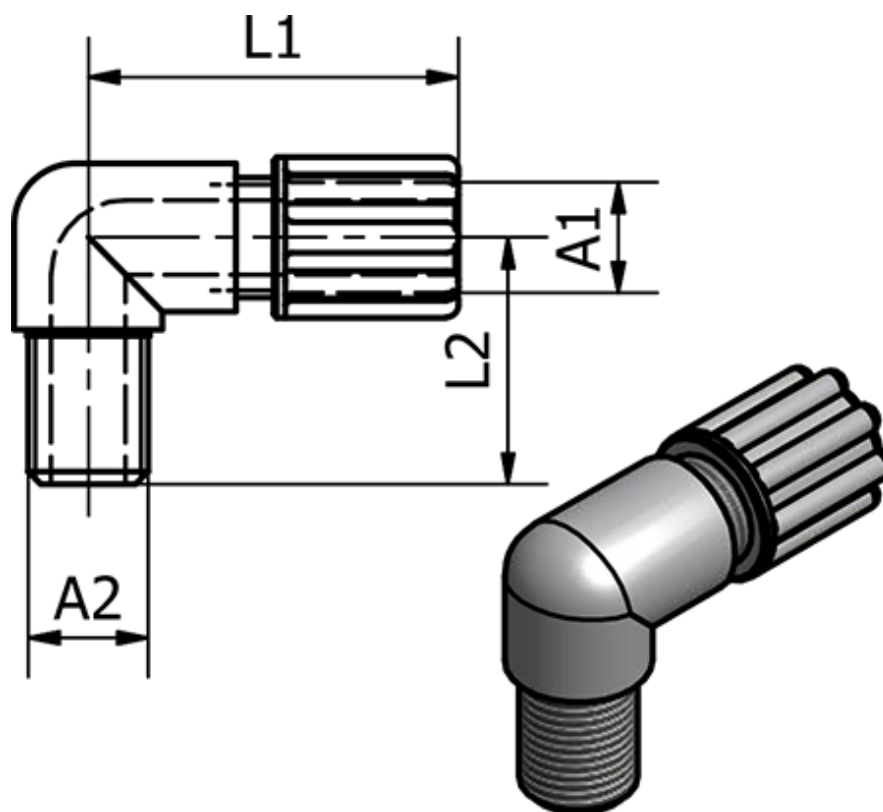

Article number: 58614071

Description: Push-on 140.71, Ø4/6 - G 3/8"
Angle

Measures

Ext. Hose Diameter A1	= 4/6
L1	= 29
L2	= 27
Thread A2	= G 3/8"